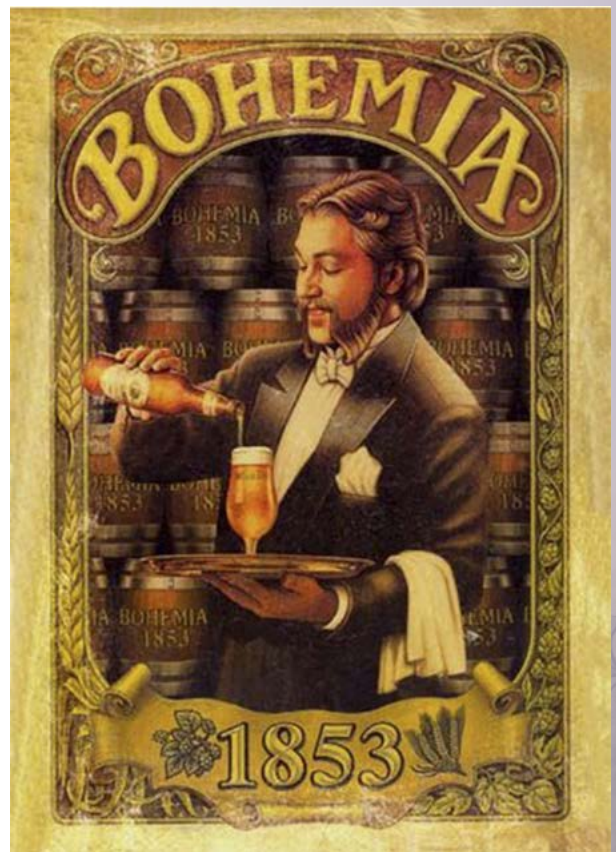

DELICIOUS AND REFRESHING  
 DRINK  
**Coca-Cola**  
 5 5

AT FOUNTAINS  IN BOTTLES

2018  
**Budweiser**  
 where there's life...there's Bud.

**DUFF**  
 A ORIGINAL!!!  
**Duff**  
 SEM SEM MODERACAO

Drink  
**Coca-Cola**  
 Delicious and Refreshing  
 Yes  
 Pause...  
 go refreshed  
 Quality carries on

DRINK  
**Coca-Cola**

**GEO. WINTER**  
 BREWING CO.  
**BOCK BEER**  
 BREWERY, 55 St. Betw. 2 & 3 Aves, N.Y.

QUE NÃO TEM ERRO

# MUSEO DEL MARMÓL

HIPSTER ELEGANTE

PEACE

GROOVY

LOVE

SE PUEDE COMPRAR EN KIT O INDIVIDUAL  
\*PREGUNTAR POR PRECIO DE KIT

A nighttime photograph of a city skyline. The central focus is a tall, cylindrical skyscraper with a distinctive white, fan-like structure at its top, illuminated with bright white and blue lights. To its right, another skyscraper with a similar top structure is visible. On the far right, a modern glass skyscraper is lit up with blue and white lights. The sky is dark, and the overall atmosphere is that of a vibrant, modern city at night.