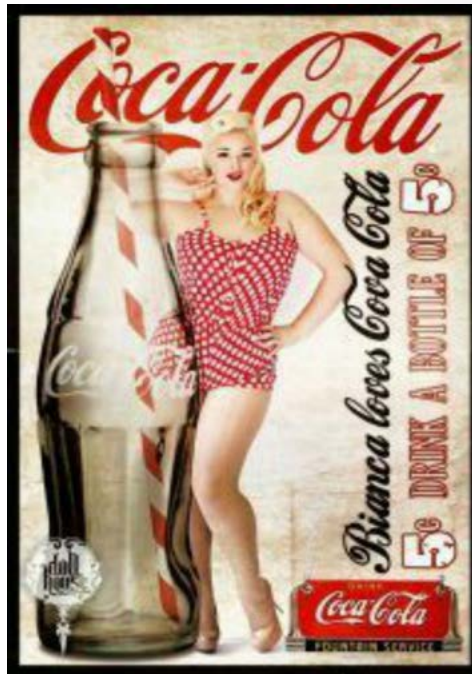

CATUPIRY

FABRICA DE LATICINIOS  
QUEIJOS CREMOSOS  
CATUPIRY  
Desde 1911

MANTEIGA AVIACAO

ANTARCTICA  
Cerveja  
ORIGIN  
PILSEN

**MT. PARK CASINO**  
 6 NIGHTS Beginning  
**LABOR DAY NIGHT SEPT. 5**  
 FEDERAL THEATRE PROJECT PRESENTS —  
**THE DRUNKARD**  
 OR  
**THE FALLEN SAVED**  
 A DIVISION OF THE WISKEY PACKAGED ADMINISTRATION