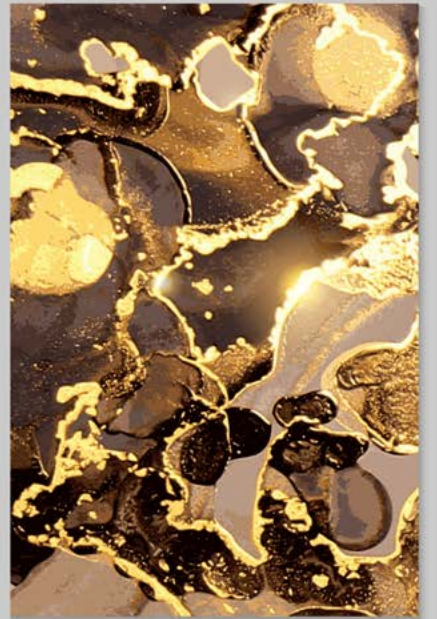

# MUSEO DEL MARMÓL

HIPSTER ELEGANTE

PEACE

GROOVY

LOVE

SE PUEDE COMPRAR EN KIT O INDIVIDUAL  
\*PREGUNTAR POR PRECIO DE KIT

A nighttime photograph of a city skyline. The central focus is a tall, cylindrical skyscraper with a distinctive white, fan-like structure at its top, illuminated with bright white and blue lights. To its right, another skyscraper with a similar top structure is visible. On the far right, a modern glass skyscraper is lit up with blue and white lights. The sky is dark, and the overall atmosphere is that of a vibrant, modern city at night.