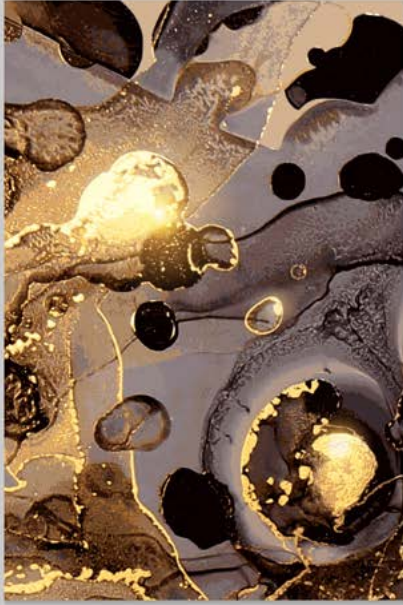

# MUSEO DEL MARMÓL

HIPSTER ELEGANTE

PEACE

GROOVY

LOVE

SE PUEDE COMPRAR EN KIT O INDIVIDUAL  
\*PREGUNTAR POR PRECIO DE KIT

A nighttime photograph of a city skyline. The central focus is a tall, cylindrical skyscraper with a distinctive white, fan-like structure at its top, illuminated with bright white and blue lights. To its right, another skyscraper with a similar top structure is visible. On the far right, a modern glass skyscraper is lit up with blue and white lights. The sky is dark, and the overall atmosphere is that of a vibrant, modern city at night.