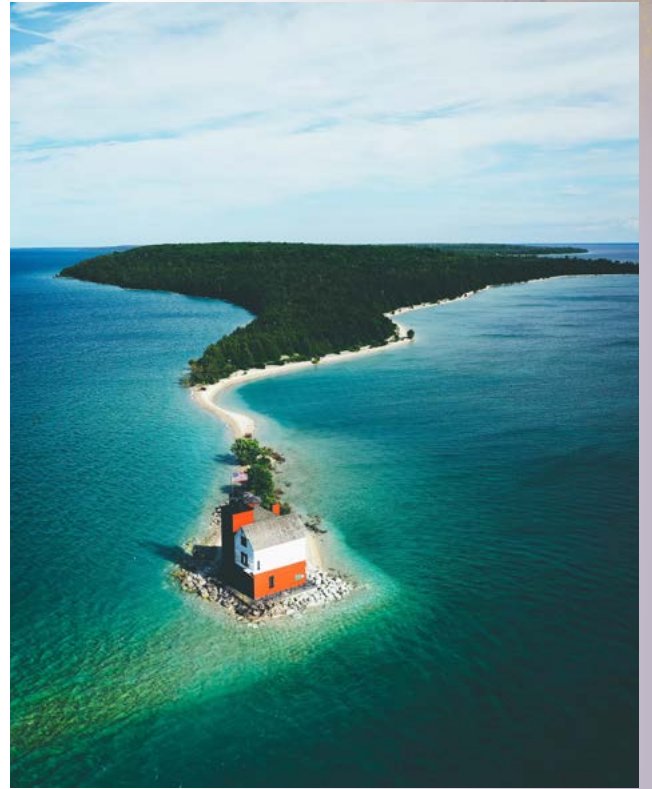

# MUSEO DEL MARMÓL

HIPSTER ELEGANTE

PEACE

GROOVY

LOVE

SE PUEDE COMPRAR EN KIT O INDIVIDUAL  
\*PREGUNTAR POR PRECIO DE KIT

A nighttime photograph of a city skyline. The central focus is a tall, cylindrical skyscraper with a distinctive white, fan-like structure at its top, illuminated with bright white and blue lights. To its right, another skyscraper with a similar top structure is visible. On the far right, a modern glass skyscraper is lit up with blue and white lights. The sky is dark, and the overall atmosphere is that of a vibrant, modern city at night.

# LA VUELTA AL MUNDO

NASA | JHU-APL | SwRI | E.Doyle

CANVAS  
HOUSE <sup>MX</sup>

**IMPRESIÓN EN LIENZO 100%  
ALGODÓN Y EN LIENZO METÁLICO**

 (55) 5031 4824

 (55) 9131 3591

 [canvashousemx@gmail.com](mailto:canvashousemx@gmail.com)