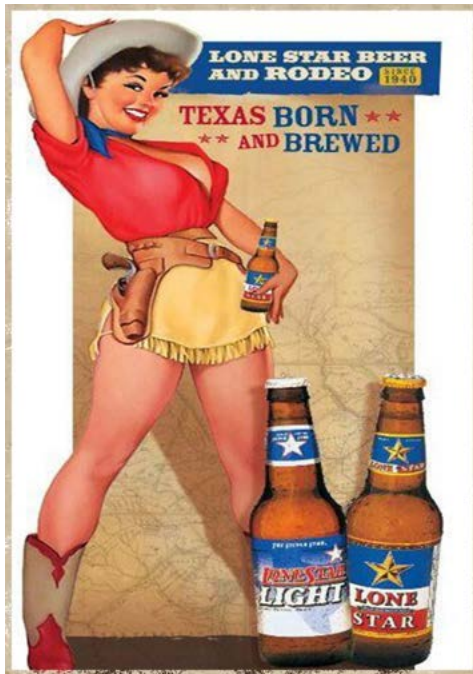

CATUPIRY

FABRICA DE LATICINIOS  
QUEIJOS CREMOSOS  
CATUPIRY  
Desde 1911

MANTEIGA AVIACAO

ANTARCTICA  
Cerveja  
ORIGIN  
PILSEN

**MT. PARK CASINO**  
 6 NIGHTS Beginning  
**LABOR DAY NIGHT SEPT. 5**  
 FEDERAL THEATRE PROJECT PRESENTS —  
**THE DRUNKARD**  
 OR  
**THE FALLEN SAVED**  
 A DIVISION OF THE WISKEY PACKAGED ADMINISTRATION